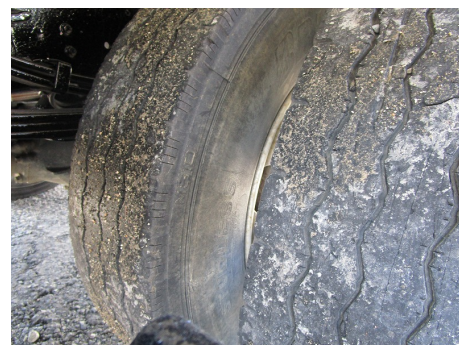

積載	3600kg	車検	抹消
走行km	88,000km		

No Image

No Image

No Image

No Image

No Image

No Image

No Image