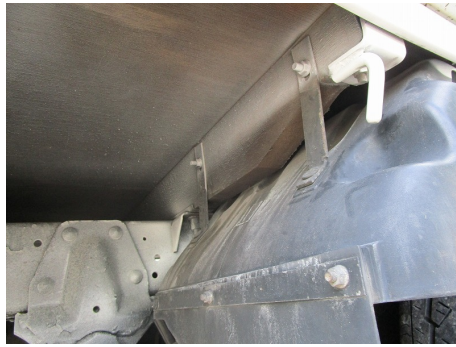

積載	1500kg	車検	抹消
走行km	104,000km		

No Image

No Image

No Image

No Image

No Image

No Image

No Image